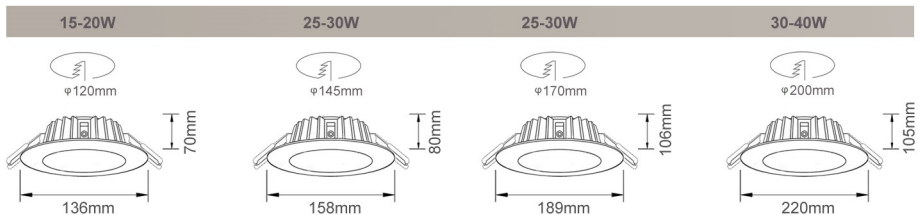

FEATURES:

- Recessed mounted downlight
- SMD LED chip by Osram / Philips

Body

- Made of die-cast aluminium with surface powder coated after epoxy painting.
- White, Black, Chrome finish

Diffuser

- Tempered clear / frosted diffuser

Reflector

- Anodized aluminium reflector in white, silver, black

Others

- ◆ Aluminium structured heat sink
- ◆ High efficient SMD LED chip
- ◆ Dimmable Dalli / TRIAC 0 - 10V Available on request
- ◆ Heat resistant and solid conduct wiring
- ◆ Ideal for interior lighting
- ◆ European standard of EN 60598

Available: 3000K 3500K 4000K 4500K 5000 - 5500K 6000 - 6500K

TM-BT631

Beam Angle

Model No.	TM-BT631					
Power	10-12W LED	12-15W LED	15-20W LED	20-25W LED	25-30W LED	30-40W LED
LED Type	Osram / Philips	Osram / Philips	Osram / Philips	Osram / Philips	Osram / Philips	Osram / Philips
Dimension	Dia: 95x95x53mm	Dia: 115x115x63mm	Dia: 136x136x70mm	Dia: 158x158x80mm	Dia: 189x189x106mm	Dia: 220x220x105mm
Voltage	AC220-240V/50-60Hz	AC220-240V/50-60Hz	AC220-240V/50-60Hz	AC220-240V/50-60Hz	AC220-240V/50-60Hz	AC220-240V/50-60Hz
Power Factor	>0.90	>0.90	>0.90	>0.90	>0.90	>0.90
Color Temp.	2700K - 6500K	2700K - 6500K	2700K - 6500K	2700K - 6500K	2700K - 6500K	2700K - 6500K
CRI	≥80	≥80	≥80	≥80	≥80	≥80
Luminous Flux	100LM/W	100LM/W	100LM/W	100LM/W	100LM/W	100LM/W
Beam Angle	15 / 30 / 45 / 60°	15 / 30 / 45 / 60°	15 / 30 / 45 / 60°	15 / 30 / 45 / 60°	15 / 30 / 45 / 60°	15 / 30 / 45 / 60°
Temp. in Working	-30°C +50°C	-30°C +50°C	-30°C +50°C	-30°C +50°C	-30°C +50°C	-30°C +50°C
Protection	IP54	IP54	IP54	IP54	IP54	IP54
Drive	Osram / Philips	Osram / Philips	Osram / Philips	Osram / Philips	Osram / Philips	Osram / Philips
Life Span	50000 - 60000Hrs					