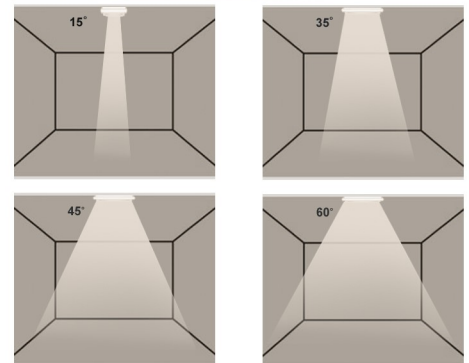

FEATURES:

- Recessed mounted downlight
- SMD LED chip by Osram / Philips

Body

- Made of die-cast aluminium with surface powder coated after epoxy painting.
- White, Black, Chrome finish

Diffuser

- Tempered clear / frosted diffuser

Reflector

- Anodized aluminium reflector in white, silver, black

Others

- ◆ Aluminium structured heat sink
- ◆ High efficient SMD LED chip
- ◆ Dimmable Dalli / TRIAC 0 - 10V Available on request
- ◆ Heat resistant and solid conduct wiring
- ◆ Ideal for interior lighting
- ◆ European standard of EN 60598

Available: 3000K 3500K 4000K 4500K 5000 - 5500K 6000 - 6500K

TM-BT631

Beam Angle

Model No.	TM-BT631					
Power	10-12W LED	12-15W LED	15-20W LED	20-25W LED	25-30W LED	30-40W LED
LED Type	Osram / Philips	Osram / Philips	Osram / Philips	Osram / Philips	Osram / Philips	Osram / Philips
Dimension	Dia: 95x95x53mm	Dia: 115x115x63mm	Dia: 136x136x70mm	Dia: 158x158x80mm	Dia: 189x189x106mm	Dia: 220x220x105mm
Voltage	AC220-240V/50-60Hz	AC220-240V/50-60Hz	AC220-240V/50-60Hz	AC220-240V/50-60Hz	AC220-240V/50-60Hz	AC220-240V/50-60Hz
Power Factor	>0.90	>0.90	>0.90	>0.90	>0.90	>0.90
Color Temp.	2700K - 6500K	2700K - 6500K	2700K - 6500K	2700K - 6500K	2700K - 6500K	2700K - 6500K
CRI	≥80	≥80	≥80	≥80	≥80	≥80
Luminous Flux	100LM/W	100LM/W	100LM/W	100LM/W	100LM/W	100LM/W
Beam Angle	15 / 30 / 45 / 60°	15 / 30 / 45 / 60°	15 / 30 / 45 / 60°	15 / 30 / 45 / 60°	15 / 30 / 45 / 60°	15 / 30 / 45 / 60°
Temp. in Working	-30°C +50°C	-30°C +50°C	-30°C +50°C	-30°C +50°C	-30°C +50°C	-30°C +50°C
Protection	IP54	IP54	IP54	IP54	IP54	IP54
Drive	Osram / Philips	Osram / Philips	Osram / Philips	Osram / Philips	Osram / Philips	Osram / Philips
Life Span	50000 - 60000Hrs					