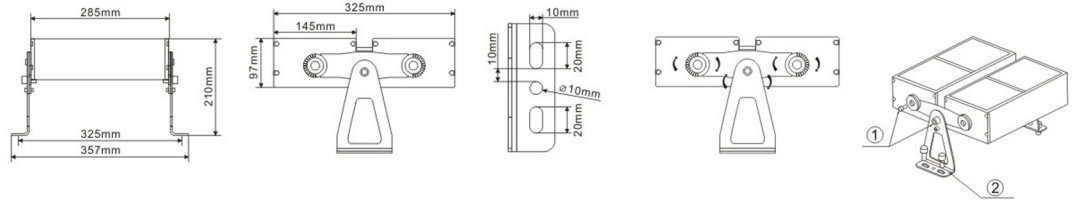

TGD20A-LD36