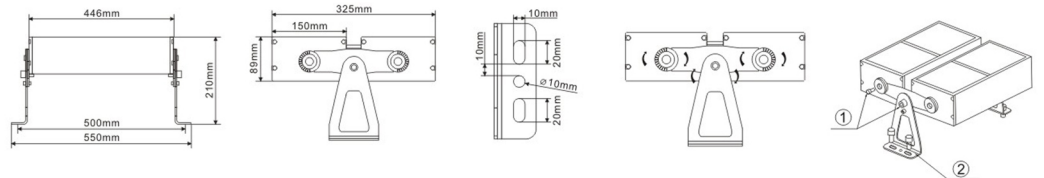

TGD20A-L9

TGD20A-L18

TGD20A-L9

TGD20A-L18

Model No.	TGD20A-L9	TGD20A-L18	TGD20A-L27	TGD20A-L36	TGD20A-L72	TGD20A-L90	TGD20A-LD36	TGD20A-LD108
Power	30W / 36W LED	60W / 72W LED	90W / 108W LED	120W / 144W LED	144W / 192W LED	150 / 180 / 240W LED	120W LED	216W LED
No. of LED	9pc	18pc	27pc	36pc	48/72pc	60/72pc	36pc	108pc
LED Type	CREE	CREE	CREE	CREE	CREE	CREE	CREE	CREE
Dimension	175x145x155mm	300x145x160mm	430x145x160mm	550x145x160mm	550x145x155mm	690x145x155mm	357x325x210mm	550x325x210mm
Voltage	AC220V / DC24V	AC220V / DC24V	AC220V / DC24V	AC220V / DC24V	AC220V / DC24V	AC220V / DC24V	AC220V / DC24V	AC220V / DC24V
Power Factor	>0.95	>0.95	>0.95	>0.95	>0.95	>0.95	>0.95	>0.95
Color Temp.	RGB/RGBW	RGB/RGBW	RGB/RGBW	RGB/RGBW	RGB/RGBW	RGB/RGBW	RGB/RGBW	RGB/RGBW
CRI	≥80	≥80	≥80	≥80	≥80	≥80	≥80	≥80
Luminous Flux	110LM/W	110LM/W	110LM/W	110LM/W	110LM/W	110LM/W	110LM/W	110LM/W
Temp. in Working	-35°C +50°C	-35°C +50°C	-35°C +50°C	-35°C +50°C	-35°C +50°C	-35°C +50°C	-35°C +50°C	-35°C +50°C
Beam Angle	3/5/15/45°	3/5/15/45°	3/5/15/45°	3/5/15/45°	5/10/15/25/45/60/90°	5/10/15/25/45/60/90°	3/5/15/45°	5/10/15/25/45/60/90°
Control Mode	ON-OFF/DMX512	ON-OFF/DMX512	ON-OFF/DMX512	ON-OFF/DMX512	ON-OFF/DMX512	ON-OFF/DMX512	ON-OFF/DMX512	ON-OFF/DMX512
Life Span	50000Hrs							

TGD20A-L27

TGD20A-L36

TGD20A-L72

TGD20A-LD36

TGD20A-LD108

TGD20A-L90