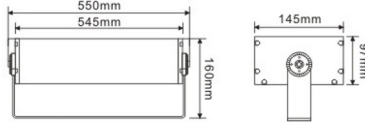

TGD20A-L36