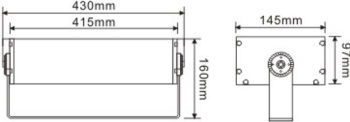

TGD20A-L27