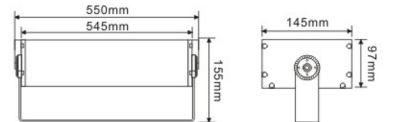

TGD20A-L72