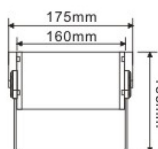

TGD20A-L9

TGD20A-L18

TGD20A-L9

TGD20A-L18

Model No.	TGD20A-L9	TGD20A-L18	TGD20A-L27	TGD20A-L36	TGD20A-L72	TGD20A-L90	TGD20A-LD36	TGD20A-LD108
Power	30W / 36W LED	60W / 72W LED	90W / 108W LED	120W / 144W LED	144W / 192W LED	150 / 180 / 240W LED	120W LED	216W LED
No. of LED	9pc	18pc	27pc	36pc	48/72pc	60/72pc	36pc	108pc
LED Type	CREE	CREE	CREE	CREE	CREE	CREE	CREE	CREE
Dimension	175x145x155mm	300x145x160mm	430x145x160mm	550x145x160mm	550x145x155mm	690x145x155mm	357x325x210mm	550x325x210mm
Voltage	AC220V / DC24V	AC220V / DC24V	AC220V / DC24V	AC220V / DC24V	AC220V / DC24V	AC220V / DC24V	AC220V / DC24V	AC220V / DC24V
Power Factor	>0.95	>0.95	>0.95	>0.95	>0.95	>0.95	>0.95	>0.95
Color Temp.	RGB/RGBW	RGB/RGBW	RGB/RGBW	RGB/RGBW	RGB/RGBW	RGB/RGBW	RGB/RGBW	RGB/RGBW
CRI	≥80	≥80	≥80	≥80	≥80	≥80	≥80	≥80
Luminous Flux	110LM/W	110LM/W	110LM/W	110LM/W	110LM/W	110LM/W	110LM/W	110LM/W
Temp. in Working	-35°C +50°C	-35°C +50°C	-35°C +50°C	-35°C +50°C	-35°C +50°C	-35°C +50°C	-35°C +50°C	-35°C +50°C
Beam Angle	3/5/15/45°	3/5/15/45°	3/5/15/45°	3/5/15/45°	5/10/15/25/45/60/90°	5/10/15/25/45/60/90°	3/5/15/45°	5/10/15/25/45/60/90°
Control Mode	ON-OFF/DMX512	ON-OFF/DMX512	ON-OFF/DMX512	ON-OFF/DMX512	ON-OFF/DMX512	ON-OFF/DMX512	ON-OFF/DMX512	ON-OFF/DMX512
Life Span	50000Hrs							