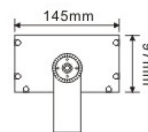

TGD20A-L9

TGD20A-L18

TGD20A-L9

TGD20A-L18

Model No.	TGD20A-L9	TGD20A-L18	TGD20A-L27	TGD20A-L36	TGD20A-L72	TGD20A-L90	TGD20A-LD36	TGD20A-LD108
Power	30W / 36W LED	60W / 72W LED	90W / 108W LED	120W / 144W LED	144W / 192W LED	150 / 180 / 240W LED	120W LED	216W LED
No. of LED	9pc	18pc	27pc	36pc	48/72pc	60/72pc	36pc	108pc
LED Type	CREE	CREE	CREE	CREE	CREE	CREE	CREE	CREE
Dimension	175x145x155mm	300x145x160mm	430x145x160mm	550x145x160mm	550x145x155mm	690x145x155mm	357x325x210mm	550x325x210mm
Voltage	AC220V / DC24V	AC220V / DC24V	AC220V / DC24V	AC220V / DC24V	AC220V / DC24V	AC220V / DC24V	AC220V / DC24V	AC220V / DC24V
Power Factor	>0.95	>0.95	>0.95	>0.95	>0.95	>0.95	>0.95	>0.95
Color Temp.	RGB/RGBW	RGB/RGBW	RGB/RGBW	RGB/RGBW	RGB/RGBW	RGB/RGBW	RGB/RGBW	RGB/RGBW
CRI	≥80	≥80	≥80	≥80	≥80	≥80	≥80	≥80
Luminous Flux	110LM/W	110LM/W	110LM/W	110LM/W	110LM/W	110LM/W	110LM/W	110LM/W
Temp. in Working	-35°C +50°C	-35°C +50°C	-35°C +50°C	-35°C +50°C	-35°C +50°C	-35°C +50°C	-35°C +50°C	-35°C +50°C
Beam Angle	3/5/15/45°	3/5/15/45°	3/5/15/45°	3/5/15/45°	5/10/15/25/45/60/90°	5/10/15/25/45/60/90°	3/5/15/45°	5/10/15/25/45/60/90°
Control Mode	ON-OFF/DMX512	ON-OFF/DMX512	ON-OFF/DMX512	ON-OFF/DMX512	ON-OFF/DMX512	ON-OFF/DMX512	ON-OFF/DMX512	ON-OFF/DMX512
Life Span	50000Hrs							