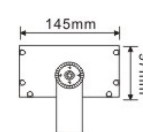

TGD20A-L9

TGD20A-L18

TGD20A-L9

TGD20A-L18

Model No.	TGD20A-L9	TGD20A-L18	TGD20A-L27	TGD20A-L36	TGD20A-L72	TGD20A-L90	TGD20A-LD36	TGD20A-LD108
Power	30W / 36W LED	60W / 72W LED	90W / 108W LED	120W / 144W LED	144W / 192W LED	150 / 180 / 240W LED	120W LED	216W LED
No. of LED	9pc	18pc	27pc	36pc	48/72pc	60/72pc	36pc	108pc
LED Type	CREE	CREE	CREE	CREE	CREE	CREE	CREE	CREE
Dimension	175x145x155mm	300x145x160mm	430x145x160mm	550x145x160mm	550x145x155mm	690x145x155mm	357x325x210mm	550x325x210mm
Voltage	AC220V / DC24V	AC220V / DC24V	AC220V / DC24V	AC220V / DC24V	AC220V / DC24V	AC220V / DC24V	AC220V / DC24V	AC220V / DC24V
Power Factor	>0.95	>0.95	>0.95	>0.95	>0.95	>0.95	>0.95	>0.95
Color Temp.	RGB/RGBW	RGB/RGBW	RGB/RGBW	RGB/RGBW	RGB/RGBW	RGB/RGBW	RGB/RGBW	RGB/RGBW
CRI	≥80	≥80	≥80	≥80	≥80	≥80	≥80	≥80
Luminous Flux	110LM/W	110LM/W	110LM/W	110LM/W	110LM/W	110LM/W	110LM/W	110LM/W
Temp. in Working	-35°C +50°C	-35°C +50°C	-35°C +50°C	-35°C +50°C	-35°C +50°C	-35°C +50°C	-35°C +50°C	-35°C +50°C
Beam Angle	3/5/15/45°	3/5/15/45°	3/5/15/45°	3/5/15/45°	5/10/15/25/45/60/90°	5/10/15/25/45/60/90°	3/5/15/45°	5/10/15/25/45/60/90°
Control Mode	ON-OFF/DMX512	ON-OFF/DMX512	ON-OFF/DMX512	ON-OFF/DMX512	ON-OFF/DMX512	ON-OFF/DMX512	ON-OFF/DMX512	ON-OFF/DMX512
Life Span	50000Hrs							