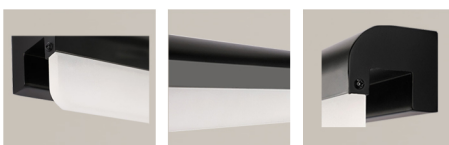

FEATURES:

- Surface mounted LED Mirror light
- SMD LED chip by Philips / Epistar

Body

- Made of aluminium with powder coated White, black and Silver finish.

Diffuser

- Acrylic, Uv-stabilized

Others

- ◆ Built-in electronic drive
- ◆ High efficient SMD LED chip
- ◆ Heat resistant and solid conduct wiring
- ◆ Ideal for Wash area, Toilet, Bathroom
- ◆ European standard of EN 60598

Available: 3000K 3500K 4000K 4500K 5000 - 5500K 6000 - 6500K

ML7830-()**

PHOTOMETRIC VIEW

ML7830-09 ML7830-12 ML7830-14 ML7830-16 ML7830-28

Model No.	ML7830-09	ML7830-12	ML7830-14	ML7830-16	ML7830-28
Power	9W LED	12W LED	14W LED	16W LED	28W LED
LED Type	SMD2835	SMD2835	SMD2835	SMD2835	SMD2835
Dimension	L:400xH:80mm	L:500xH:80mm	L:600xH:80mm	L:700xH:80mm	L:1200xH:80mm
Voltage	AC85V-265V	AC85V-265V	AC85V-265V	AC85V-265V	AC85V-265V
Power Factor	>0.95	>0.90	>0.90	>0.90	>0.90
Color Temp.	2700K - 6500K	2700K - 6500K	2700K - 6500K	2700K - 6500K	2700K - 6500K
CRI	≥80	≥80	≥80	≥80	≥80
Luminous Flux	100LM/W	100LM/W	100LM/W	100LM/W	100LM/W
Temp. in Working	-30°C +50°C	-30°C +50°C	-30°C +50°C	-30°C +50°C	-30°C +50°C
Beam Angle	120°	120°	120°	120°	120°
Protection	IP44	IP44	IP44	IP44	IP44
Dimmable	TRIAC/0-10V/PWM/Dali Dimmable (Order code = / Dali Dim / PWM Dim)				
Life Span	50000Hrs				