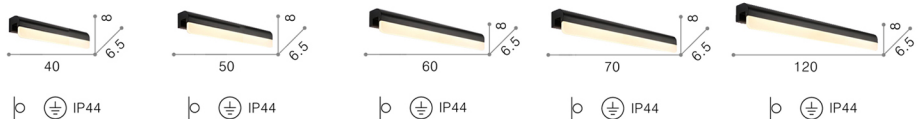

FEATURES:

- Surface mounted LED Mirror light
- SMD LED chip by Philips / Epistar

Body

- Made of aluminium with powder coated White, black and Silver finish.

Diffuser

- Acrylic, Uv-stabilized

Others

- ◆ Built-in electronic drive
- ◆ High efficient SMD LED chip
- ◆ Heat resistant and solid conduct wiring
- ◆ Ideal for Wash area, Toilet, Bathroom
- ◆ European standard of EN 60598

Available: 3000K 3500K 4000K 4500K 5000 - 5500K 6000 - 6500K

ML7830-()**

PHOTOMETRIC VIEW

ML7830-09 ML7830-12 ML7830-14 ML7830-16 ML7830-28

Model No.	ML7830-09	ML7830-12	ML7830-14	ML7830-16	ML7830-28
Power	9W LED	12W LED	14W LED	16W LED	28W LED
LED Type	SMD2835	SMD2835	SMD2835	SMD2835	SMD2835
Dimension	L:400xH:80mm	L:500xH:80mm	L:600xH:80mm	L:700xH:80mm	L:1200xH:80mm
Voltage	AC85V-265V	AC85V-265V	AC85V-265V	AC85V-265V	AC85V-265V
Power Factor	>0.95	>0.90	>0.90	>0.90	>0.90
Color Temp.	2700K - 6500K	2700K - 6500K	2700K - 6500K	2700K - 6500K	2700K - 6500K
CRI	≥80	≥80	≥80	≥80	≥80
Luminous Flux	100LM/W	100LM/W	100LM/W	100LM/W	100LM/W
Temp. in Working	-30°C +50°C	-30°C +50°C	-30°C +50°C	-30°C +50°C	-30°C +50°C
Beam Angle	120°	120°	120°	120°	120°
Protection	IP44	IP44	IP44	IP44	IP44
Dimmable	TRIAC/0-10V/PWM/Dali Dimmable (Order code = / Dali Dim / PWM Dim)				
Life Span	50000Hrs				