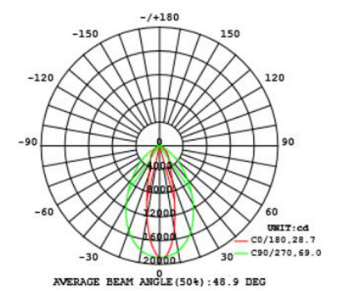

FEATURES:

- Surface mounted LED Mirror light
- SMD LED chip by Philips / Epistar

Body

- Made of aluminium with powder coated White, black and Silver finish.

Diffuser

- Acrylic, Uv-stabilized

Others

- ◆ Built-in electronic drive
- ◆ High efficient SMD LED chip
- ◆ Heat resistant and solid conduct wiring
- ◆ Ideal for Wash area, Toilet, Bathroom
- ◆ European standard of EN 60598

Available: 3000K 3500K 4000K 4500K 5000 - 5500K 6000 - 6500K

ML7830-()**

PHOTOMETRIC VIEW

ML7830-09 ML7830-12 ML7830-14 ML7830-16 ML7830-28

Model No.	ML7830-09	ML7830-12	ML7830-14	ML7830-16	ML7830-28
Power	9W LED	12W LED	14W LED	16W LED	28W LED
LED Type	SMD2835	SMD2835	SMD2835	SMD2835	SMD2835
Dimension	L:400xH:80mm	L:500xH:80mm	L:600xH:80mm	L:700xH:80mm	L:1200xH:80mm
Voltage	AC85V-265V	AC85V-265V	AC85V-265V	AC85V-265V	AC85V-265V
Power Factor	>0.95	>0.90	>0.90	>0.90	>0.90
Color Temp.	2700K - 6500K	2700K - 6500K	2700K - 6500K	2700K - 6500K	2700K - 6500K
CRI	≥80	≥80	≥80	≥80	≥80
Luminous Flux	100LM/W	100LM/W	100LM/W	100LM/W	100LM/W
Temp. in Working	-30°C +50°C	-30°C +50°C	-30°C +50°C	-30°C +50°C	-30°C +50°C
Beam Angle	120°	120°	120°	120°	120°
Protection	IP44	IP44	IP44	IP44	IP44
Dimmable	TRIAC/0-10V/PWM/Dali Dimmable (Order code = / Dali Dim / PWM Dim)				
Life Span	50000Hrs				