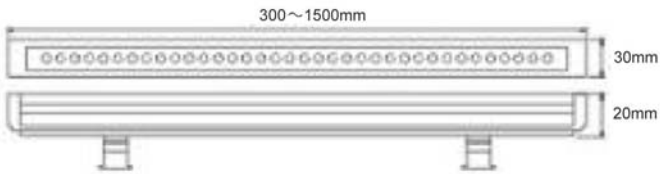

FEATURES:

- Surface mounted RGB / Normal LED Wall Washer

Body

- Made of extruded aluminium (Aluminium finish).
- Powder coated finish (option), Black, White, Grey and Graphite

Diffuser

- Tempered glass

Others

Available:

IP66

IK10

CE NOM

SUPERINTENDENCIA DE ELECTRICIDAD Y COMUNITABLES

EM EC

BRW7075-(**)

Model No.	BRW3020-(**)	BRW3528-(**)	BRW5038-(**)	BRW4030-(**)	BRW7075-(**)
Power	15W / 18W LED	18W / 24W LED	18W / 24W / 36W LED	18W / 24W LED	10~60W LED
Type of LED	Osram / Cree / Bridgelux	Osram / Cree / Bridgelux	Osram / Cree / Bridgelux	Osram / Cree / Bridgelux	Osram / Cree / Bridgelux
Dimension	300 ~ 1500x30x20mm	300 ~ 1500x35x28mm	300 ~ 1500x50x38mm	300 ~ 1500x40x30mm	300 ~ 1500x70x75mm
Voltage	AC85-265V / DC12V-24V	AC85-265V / DC12V-24V	AC85-265V / DC12V-24V	AC85-265V / DC12V-24V	AC85-265V / DC12V-24V
Color Temp.	3000 - 6500K	3000 - 6500K	3000 - 6500K	3000 - 6500K	3000 - 6500K
	RGB	RGB	RGB	RGB	RGB
CRI	≥80	≥80	≥80	≥80	≥80
Luminous Flux	100LM/W	100LM/W	100LM/W	100LM/W	100LM/W
Temp. in Working	-30°C +50°C	-30°C +50°C	-30°C +50°C	-30°C +50°C	-30°C +50°C
Beam Angle	5 ~ 120° / 10°45' / 10°60°	5 ~ 120° / 10°45' / 10°60°	5 ~ 120° / 10°45' / 10°60°	5 ~ 120° / 10°45' / 10°60°	5 ~ 120° / 10°45' / 10°60°
Control Mode	DMX512 / NORMAL	DMX512 / NORMAL	DMX512 / NORMAL	DMX512 / NORMAL	DMX512 / NORMAL
Life Span	50000Hrs	50000Hrs	50000Hrs	50000Hrs	50000Hrs

**Wattage: 10W ~ 72W (Depends on the size)

**Size: 300 ~ 1500mm (Depends on the requirements)

BRW3020

BRW3528

BRW5038-()**

BRW4030

Connection Diagram