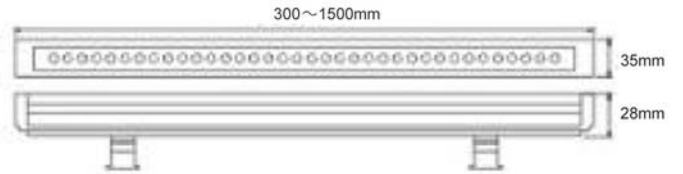

FEATURES:

- Surface mounted RGB / Normal LED Wall Washer

Body

- Made of extruded aluminium (Aluminium finish).
- Powder coated finish (option), Black, White, Grey and Graphite

Diffuser

- Tempered glass

Others

Available:

IP66

IK10

CE NOM

SUPERINTENDENCIA DE ELECTRICIDAD Y COMUNITABLES

EM EC

BRW7075-(**)

Model No.	BRW3020-(**)	BRW3528-(**)	BRW5038-(**)	BRW4030-(**)	BRW7075-(**)
Power	15W / 18W LED	18W / 24W LED	18W / 24W / 36W LED	18W / 24W LED	10~60W LED
Type of LED	Osram / Cree / Bridgelux	Osram / Cree / Bridgelux	Osram / Cree / Bridgelux	Osram / Cree / Bridgelux	Osram / Cree / Bridgelux
Dimension	300 ~ 1500x30x20mm	300 ~ 1500x35x28mm	300 ~ 1500x50x38mm	300 ~ 1500x40x30mm	300 ~ 1500x70x75mm
Voltage	AC85-265V / DC12V-24V	AC85-265V / DC12V-24V	AC85-265V / DC12V-24V	AC85-265V / DC12V-24V	AC85-265V / DC12V-24V
Color Temp.	3000 - 6500K	3000 - 6500K	3000 - 6500K	3000 - 6500K	3000 - 6500K
	RGB	RGB	RGB	RGB	RGB
CRI	≥80	≥80	≥80	≥80	≥80
Luminous Flux	100LM/W	100LM/W	100LM/W	100LM/W	100LM/W
Temp. in Working	-30°C +50°C	-30°C +50°C	-30°C +50°C	-30°C +50°C	-30°C +50°C
Beam Angle	5 ~ 120° / 10°45' / 10°60°	5 ~ 120° / 10°45' / 10°60°	5 ~ 120° / 10°45' / 10°60°	5 ~ 120° / 10°45' / 10°60°	5 ~ 120° / 10°45' / 10°60°
Control Mode	DMX512 / NORMAL	DMX512 / NORMAL	DMX512 / NORMAL	DMX512 / NORMAL	DMX512 / NORMAL
Life Span	50000Hrs	50000Hrs	50000Hrs	50000Hrs	50000Hrs

**Wattage: 10W ~ 72W (Depends on the size)

**Size: 300 ~ 1500mm (Depends on the requirements)

BRW3020

BRW3528

BRW5038-()**

BRW4030

Connection Diagram