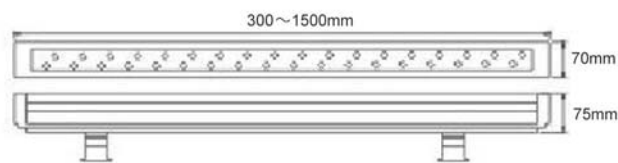

FEATURES:

- Surface mounted RGB / Normal LED Wall Washer

Body

- Made of extruded aluminium (Aluminium finish).
- Powder coated finish (option), Black, White, Grey and Graphite

Diffuser

- Tempered glass

Others

Available:

IP66

IK10

CE NOM

SUPERINTENDENCIA DE ELECTRICIDAD Y COMUNITABLES

EM EC

BRW7075-(**)

Model No.	BRW3020-(**)	BRW3528-(**)	BRW5038-(**)	BRW4030-(**)	BRW7075-(**)
Power	15W / 18W LED	18W / 24W LED	18W / 24W / 36W LED	18W / 24W LED	10~60W LED
Type of LED	Osram / Cree / Bridgelux	Osram / Cree / Bridgelux	Osram / Cree / Bridgelux	Osram / Cree / Bridgelux	Osram / Cree / Bridgelux
Dimension	300 ~ 1500x30x20mm	300 ~ 1500x35x28mm	300 ~ 1500x50x38mm	300 ~ 1500x40x30mm	300 ~ 1500x70x75mm
Voltage	AC85-265V / DC12V-24V	AC85-265V / DC12V-24V	AC85-265V / DC12V-24V	AC85-265V / DC12V-24V	AC85-265V / DC12V-24V
Color Temp.	3000 - 6500K	3000 - 6500K	3000 - 6500K	3000 - 6500K	3000 - 6500K
	RGB	RGB	RGB	RGB	RGB
CRI	≥80	≥80	≥80	≥80	≥80
Luminous Flux	100LM/W	100LM/W	100LM/W	100LM/W	100LM/W
Temp. in Working	-30°C +50°C	-30°C +50°C	-30°C +50°C	-30°C +50°C	-30°C +50°C
Beam Angle	5 ~ 120° / 10°45' / 10°60°	5 ~ 120° / 10°45' / 10°60°	5 ~ 120° / 10°45' / 10°60°	5 ~ 120° / 10°45' / 10°60°	5 ~ 120° / 10°45' / 10°60°
Control Mode	DMX512 / NORMAL	DMX512 / NORMAL	DMX512 / NORMAL	DMX512 / NORMAL	DMX512 / NORMAL
Life Span	50000Hrs	50000Hrs	50000Hrs	50000Hrs	50000Hrs

**Wattage: 10W ~ 72W (Depends on the size)

**Size: 300 ~ 1500mm (Depends on the requirements)

BRW3020

BRW3528

BRW5038-()**

BRW4030

Connection Diagram