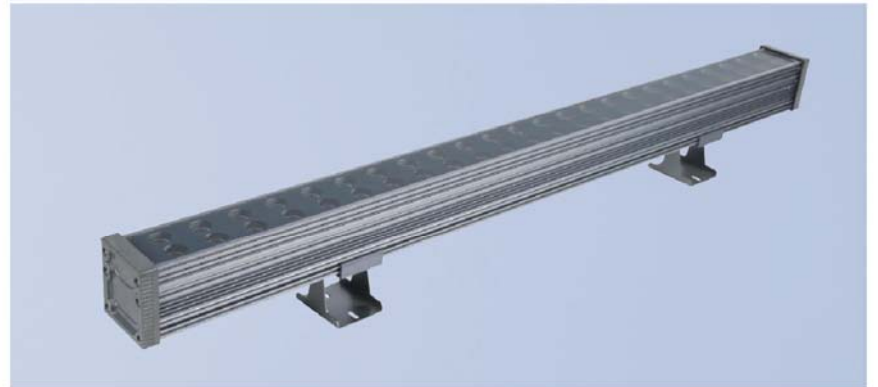

FEATURES:

- Surface mounted RGB / Normal LED Wall Washer

Body

- Made of extruded aluminium (Aluminium finish).
- Powder coated finish (option), Black, White, Grey and Graphite

Diffuser

- Tempered glass

Others

Available:

IP66

IK10

CE NOM

SUPERINTENDENCIA DE ELECTRICIDAD Y COMUNITABLES

EM EC

BRW7075-(**)

Model No.	BRW3020-(**)	BRW3528-(**)	BRW5038-(**)	BRW4030-(**)	BRW7075-(**)
Power	15W / 18W LED	18W / 24W LED	18W / 24W / 36W LED	18W / 24W LED	10~60W LED
Type of LED	Osram / Cree / Bridgelux	Osram / Cree / Bridgelux	Osram / Cree / Bridgelux	Osram / Cree / Bridgelux	Osram / Cree / Bridgelux
Dimension	300 ~ 1500x30x20mm	300 ~ 1500x35x28mm	300 ~ 1500x50x38mm	300 ~ 1500x40x30mm	300 ~ 1500x70x75mm
Voltage	AC85-265V / DC12V-24V	AC85-265V / DC12V-24V	AC85-265V / DC12V-24V	AC85-265V / DC12V-24V	AC85-265V / DC12V-24V
Color Temp.	3000 - 6500K	3000 - 6500K	3000 - 6500K	3000 - 6500K	3000 - 6500K
	RGB	RGB	RGB	RGB	RGB
CRI	≥80	≥80	≥80	≥80	≥80
Luminous Flux	100LM/W	100LM/W	100LM/W	100LM/W	100LM/W
Temp. in Working	-30°C +50°C	-30°C +50°C	-30°C +50°C	-30°C +50°C	-30°C +50°C
Beam Angle	5 ~ 120° / 10°45' / 10°60°	5 ~ 120° / 10°45' / 10°60°	5 ~ 120° / 10°45' / 10°60°	5 ~ 120° / 10°45' / 10°60°	5 ~ 120° / 10°45' / 10°60°
Control Mode	DMX512 / NORMAL	DMX512 / NORMAL	DMX512 / NORMAL	DMX512 / NORMAL	DMX512 / NORMAL
Life Span	50000Hrs	50000Hrs	50000Hrs	50000Hrs	50000Hrs