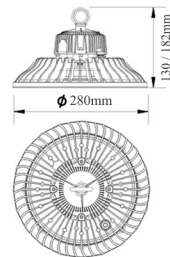

BHB280 (**)