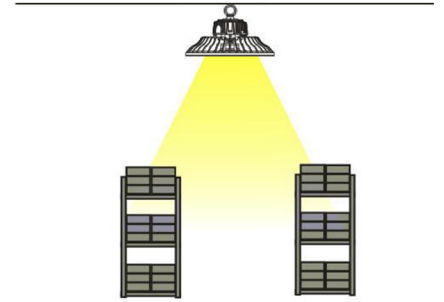

### MOUNTING DETAILS

**PHOTOMETRIC DATA - BEAM ANGLE 60°**

Distribution

Lumination

Flux out: 9533 lm

Height	Eavg, Emax	Angle: 80.63deg	Diameter
3.281ft 1m	386.5, 1009fc 4160, 10858lx		5.568ft 169.70cm
6.562ft 2m	96.61, 252.2fc 1040, 2715lx		11.14ft 339.40cm
9.843ft 3m	42.94, 112.1fc 462.2, 1206lx		16.77ft 509.11cm
13.12ft 4m	24.15, 63.05fc 260.0, 678.6lx		22.27ft 678.81cm
16.4ft 5m	15.46, 40.35fc 166.4, 434.3lx		27.84ft 848.51cm

**PHOTOMETRIC DATA - BEAM ANGLE 90°**

Distribution

Lumination

Flux out: 7862 lm

Height	Eavg, Emax	Angle: 92.14deg	Diameter
3.281ft 1m	209.4, 520.7fc 2254, 5605lx		6.611ft 207.61cm
6.562ft 2m	52.34, 130.2fc 563.4, 1401lx		13.22ft 415.23cm
9.843ft 3m	23.26, 57.86fc 250.4, 622.8lx		20.43ft 622.84cm
13.12ft 4m	13.09, 32.54fc 140.9, 350.3lx		27.25ft 830.45cm
16.4ft 5m	8.375, 20.83fc 90.15, 224.2lx		34.06ft 1038.07cm