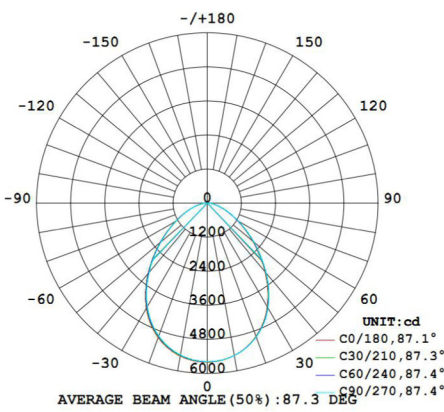

### MOUNTING DETAILS

**PHOTOMETRIC DATA - BEAM ANGLE 60°**

Distribution

Lumination

Flux out: 9533 lm

Height	Eavg, Emax	Angle: 80.63deg	Diameter
3.281ft 1m	386.5, 1009fc 4160, 10858lx		5.568ft 169.70cm
6.562ft 2m	96.61, 252.2fc 1040, 2715lx		11.14ft 339.40cm
9.843ft 3m	42.94, 112.1fc 462.2, 1206lx		16.77ft 509.11cm
13.12ft 4m	24.15, 63.05fc 260.0, 678.6lx		22.27ft 678.81cm
16.4ft 5m	15.46, 40.35fc 166.4, 434.3lx		27.84ft 848.51cm

**PHOTOMETRIC DATA - BEAM ANGLE 90°**

Distribution

Lumination

Flux out: 7862 lm

Height	Eavg, Emax	Angle: 92.14deg	Diameter
3.281ft 1m	209.4, 520.7fc 2254, 5605lx		6.611ft 207.61cm
6.562ft 2m	52.34, 130.2fc 563.4, 1401lx		13.22ft 415.23cm
9.843ft 3m	23.26, 57.86fc 250.4, 622.8lx		20.43ft 622.84cm
13.12ft 4m	13.09, 32.54fc 140.9, 350.3lx		27.25ft 830.45cm
16.4ft 5m	8.375, 20.83fc 90.15, 224.2lx		34.06ft 1038.07cm

**PHOTOMETRIC DATA - BEAM ANGLE 120°**

Distribution

Lumination

Flux out: 8725 lm

Height	Eavg, Emax	Angle: 111.28deg	Diameter
3.281ft 1m	117.4, 397.4fc 1264, 4277lx		9.597ft 292.53cm
13.12ft 4m	7.337, 24.84fc 78.97, 267.3lx		38.39ft 1170.12cm
32.81ft 10m	1.174, 3.974fc 12.64, 42.77lx		95.97ft 2925.31cm
65.62ft 20m	0.2935, 0.9934fc 3.159, 10.69lx		191.9ft 5850.61cm
98.43ft 30m	0.1304, 0.4415fc 1.404, 4.753lx		287.9ft 8775.92cm