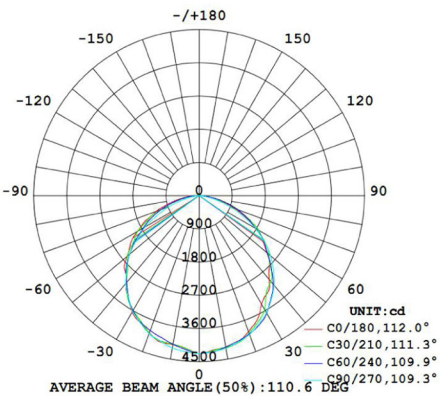

### MOUNTING DETAILS

**PHOTOMETRIC DATA - BEAM ANGLE 60°**

Distribution

Lumination

Flux out: 9533 lm

Height	Eavg, Emax	Angle: 80.63deg	Diameter
3.281ft 1m	386.5, 1009fc 4160, 10858lx		5.568ft 169.70cm
6.562ft 2m	96.61, 252.2fc 1040, 2715lx		11.14ft 339.40cm
9.843ft 3m	42.94, 112.1fc 462.2, 1206lx		16.77ft 509.11cm
13.12ft 4m	24.15, 63.05fc 260.0, 678.6lx		22.27ft 678.81cm
16.4ft 5m	15.46, 40.35fc 166.4, 434.3lx		27.84ft 848.51cm

**PHOTOMETRIC DATA - BEAM ANGLE 90°**

Distribution

Lumination

Flux out: 7862 lm

Height	Eavg, Emax	Angle: 92.14deg	Diameter
3.281ft 1m	209.4, 520.7fc 2254, 5605lx		6.611ft 207.61cm
6.562ft 2m	52.34, 130.2fc 563.4, 1401lx		13.22ft 415.23cm
9.843ft 3m	23.26, 57.86fc 250.4, 622.8lx		20.43ft 622.84cm
13.12ft 4m	13.09, 32.54fc 140.9, 350.3lx		27.25ft 830.45cm
16.4ft 5m	8.375, 20.83fc 90.15, 224.2lx		34.06ft 1038.07cm

**PHOTOMETRIC DATA - BEAM ANGLE 120°**

Distribution

Lumination

Flux out: 8725 lm

Height	Eavg, Emax	Angle: 111.28deg	Diameter
3.281ft 1m	117.4, 397.4fc 1264, 4277lx		9.597ft 292.53cm
13.12ft 4m	7.337, 24.84fc 78.97, 267.3lx		38.39ft 1170.12cm
32.81ft 10m	1.174, 3.974fc 12.64, 42.77lx		95.97ft 2925.31cm
65.62ft 20m	0.2935, 0.9934fc 3.159, 10.69lx		191.9ft 5850.61cm
98.43ft 30m	0.1304, 0.4415fc 1.404, 4.753lx		287.9ft 8775.92cm