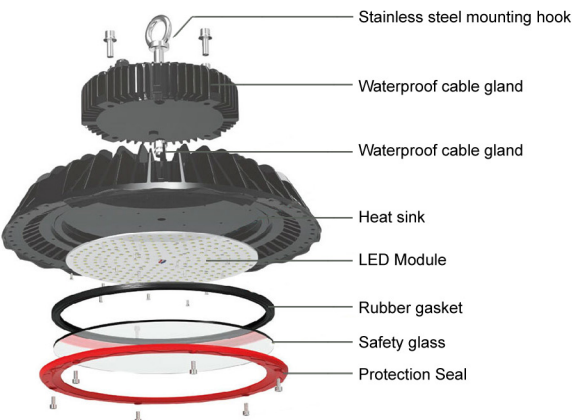

FEATURES:

- Heavy duty UFO highbay luminaire for multi purpose external use

Body

- Made of aluminium polyester powder coated, solid heat sink.
- Double structured housing with built in LED drive

Diffuser

- Tempered glass

Others

- Philips SMD LED module
- Silicon seal gasket for water and dustproof
- Heat resistant and solid conduct wiring
- Ideal for industrial and large scale showroom
- European standard of EN 60598