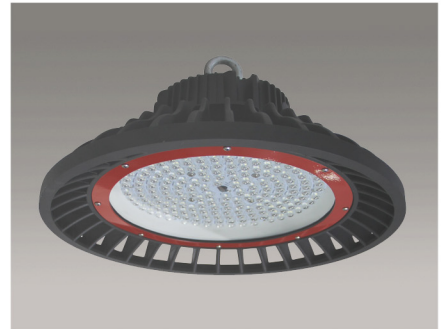

Others

- Philips SMD LED module
- Silicon seal gasket for water and dustproof
- Heat resistant and solid conduct wiring
- Ideal for industrial and large scale showroom
- European standard of EN 60598

BHB280 (**)