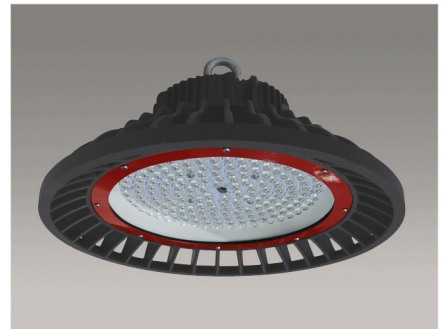

BHB280 (**)