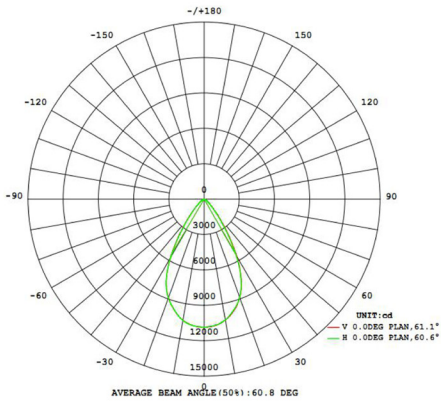

### MOUNTING DETAILS

**PHOTOMETRIC DATA - BEAM ANGLE 60°**

Distribution

Lumination

Flux out: 9533 lm

Height	Eavg, Emax	Angle: 80.63deg	Diameter
3.281ft 1m	386.5, 1009fc 4160, 10858lx		5.568ft 169.70cm
6.562ft 2m	96.61, 252.2fc 1040, 2715lx		11.14ft 339.40cm
9.843ft 3m	42.94, 112.1fc 462.2, 1206lx		16.77ft 509.11cm
13.12ft 4m	24.15, 63.05fc 260.0, 678.6lx		22.27ft 678.81cm
16.4ft 5m	15.46, 40.35fc 166.4, 434.3lx		27.84ft 848.51cm

**PHOTOMETRIC DATA - BEAM ANGLE 90°**

Distribution

Lumination

Flux out: 7862 lm

Height	Eavg, Emax	Angle: 92.14deg	Diameter
3.281ft 1m	209.4, 520.7fc 2254, 5605lx		6.611ft 207.61cm
6.562ft 2m	52.34, 130.2fc 563.4, 1401lx		13.22ft 415.23cm
9.843ft 3m	23.26, 57.86fc 250.4, 622.8lx		20.43ft 622.84cm
13.12ft 4m	13.09, 32.54fc 140.9, 350.3lx		27.25ft 830.45cm
16.4ft 5m	8.375, 20.83fc 90.15, 224.2lx		34.06ft 1038.07cm

**PHOTOMETRIC DATA - BEAM ANGLE 120°**

Distribution

Lumination

Flux out: 8725 lm

Height	Eavg, Emax	Angle: 111.28deg	Diameter
3.281ft 1m	117.4, 397.4fc 1264, 4277lx		9.597ft 292.53cm
13.12ft 4m	7.337, 24.84fc 78.97, 267.3lx		38.39ft 1170.12cm
32.81ft 10m	1.174, 3.974fc 12.64, 42.77lx		95.97ft 2925.31cm
65.62ft 20m	0.2935, 0.9934fc 3.159, 10.69lx		191.9ft 5850.61cm
98.43ft 30m	0.1304, 0.4415fc 1.404, 4.753lx		287.9ft 8775.92cm