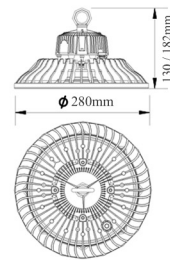

BHB280 (**)