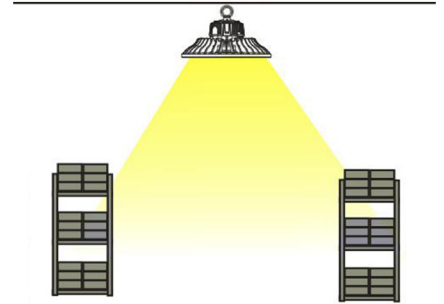

**FEATURES:**

- Heavy duty UFO highbay luminaire for multi purpose external use

**Body**

- Made of aluminium polyester powder coated, solid heat sink.
- Double structured housing with built in LED drive

**Diffuser**

### MOUNTING DETAILS

**PHOTOMETRIC DATA - BEAM ANGLE 60°**

Distribution

Lumination

Flux out: 9533 lm

Height	Eavg, Emax	Angle: 80.63deg	Diameter
3.281ft 1m	386.5, 1009fc 4160, 10858lx		5.568ft 169.70cm
6.562ft 2m	96.61, 252.2fc 1040, 2715lx		11.14ft 339.40cm
9.843ft 3m	42.94, 112.1fc 462.2, 1206lx		16.77ft 509.11cm
13.12ft 4m	24.15, 63.05fc 260.0, 678.6lx		22.27ft 678.81cm
16.4ft 5m	15.46, 40.35fc 166.4, 434.3lx		27.84ft 848.51cm

**PHOTOMETRIC DATA - BEAM ANGLE 90°**

Distribution

Lumination

Flux out: 7862 lm

Height	Eavg, Emax	Angle: 92.14deg	Diameter
3.281ft 1m	209.4, 520.7fc 2254, 5605lx		6.611ft 207.61cm
6.562ft 2m	52.34, 130.2fc 563.4, 1401lx		13.22ft 415.23cm
9.843ft 3m	23.26, 57.86fc 250.4, 622.8lx		20.43ft 622.84cm
13.12ft 4m	13.09, 32.54fc 140.9, 350.3lx		27.25ft 830.45cm
16.4ft 5m	8.375, 20.83fc 90.15, 224.2lx		34.06ft 1038.07cm

**PHOTOMETRIC DATA - BEAM ANGLE 120°**

Distribution

Lumination

Flux out: 8725 lm

Height	Eavg, Emax	Angle: 111.28deg	Diameter
3.281ft 1m	117.4, 397.4fc 1264, 4277lx		9.597ft 292.53cm
13.12ft 4m	7.337, 24.84fc 78.97, 267.3lx		38.39ft 1170.12cm
32.81ft 10m	1.174, 3.974fc 12.64, 42.77lx		95.97ft 2925.31cm
65.62ft 20m	0.2935, 0.9934fc 3.159, 10.69lx		191.9ft 5850.61cm
98.43ft 30m	0.1304, 0.4415fc 1.404, 4.753lx		287.9ft 8775.92cm