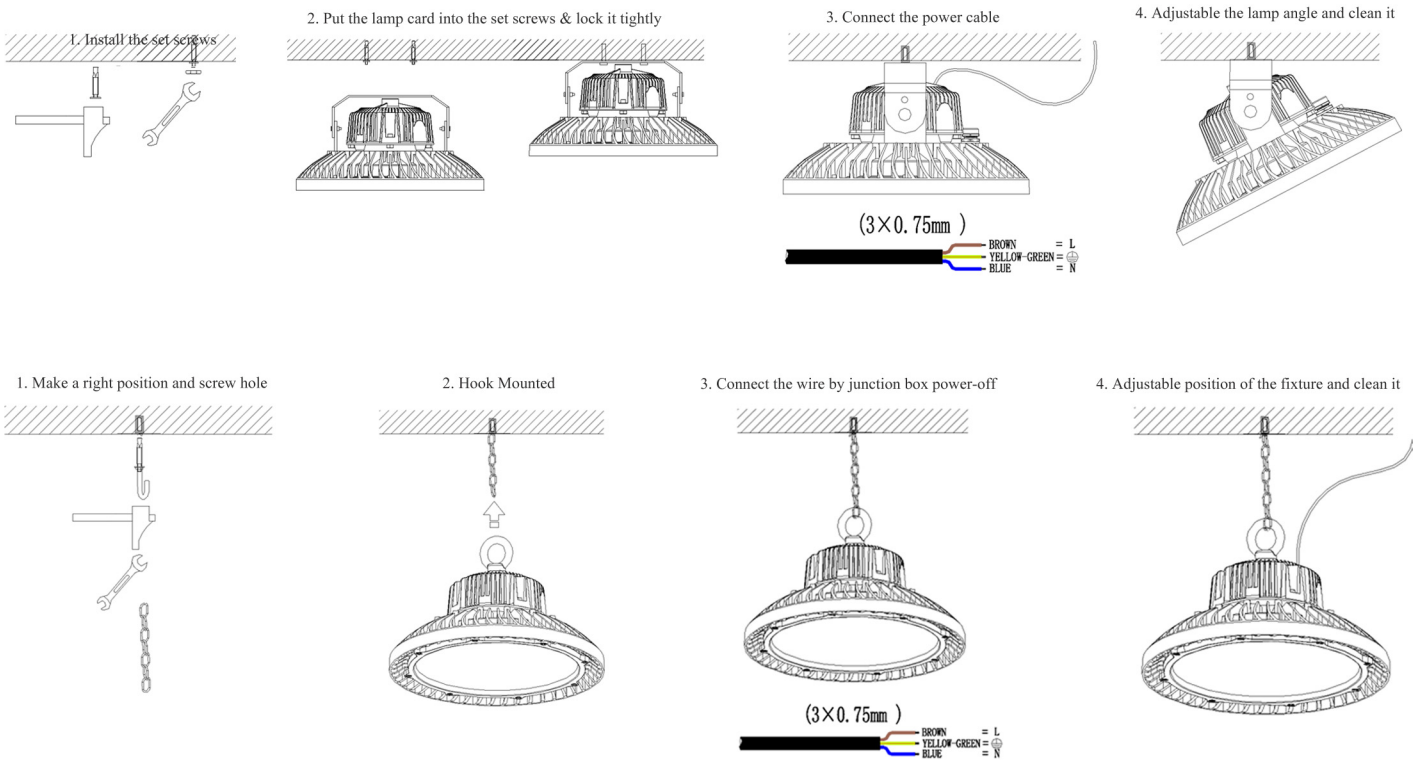

### MOUNTING DETAILS

**PHOTOMETRIC DATA - BEAM ANGLE 60°**

Distribution

Lumination

Flux out: 9533 lm

Height	Eavg, Emax	Angle: 80.63deg	Diameter
3.281ft 1m	386.5, 1009fc 4160, 10858lx		5.568ft 169.70cm
6.562ft 2m	96.61, 252.2fc 1040, 2715lx		11.14ft 339.40cm
9.843ft 3m	42.94, 112.1fc 462.2, 1206lx		16.77ft 509.11cm
13.12ft 4m	24.15, 63.05fc 260.0, 678.6lx		22.27ft 678.81cm
16.4ft 5m	15.46, 40.35fc 166.4, 434.3lx		27.84ft 848.51cm

**PHOTOMETRIC DATA - BEAM ANGLE 90°**

Distribution

Lumination

Flux out: 7862 lm

Height	Eavg, Emax	Angle: 92.14deg	Diameter
3.281ft 1m	209.4, 520.7fc 2254, 5605lx		6.611ft 207.61cm
6.562ft 2m	52.34, 130.2fc 563.4, 1401lx		13.22ft 415.23cm
9.843ft 3m	23.26, 57.86fc 250.4, 622.8lx		20.43ft 622.84cm
13.12ft 4m	13.09, 32.54fc 140.9, 350.3lx		27.25ft 830.45cm
16.4ft 5m	8.375, 20.83fc 90.15, 224.2lx		34.06ft 1038.07cm

**PHOTOMETRIC DATA - BEAM ANGLE 120°**

Distribution

Lumination

Flux out: 8725 lm

Height	Eavg, Emax	Angle: 111.28deg	Diameter
3.281ft 1m	117.4, 397.4fc 1264, 4277lx		9.597ft 292.53cm
13.12ft 4m	7.337, 24.84fc 78.97, 267.3lx		38.39ft 1170.12cm
32.81ft 10m	1.174, 3.974fc 12.64, 42.77lx		95.97ft 2925.31cm
65.62ft 20m	0.2935, 0.9934fc 3.159, 10.69lx		191.9ft 5850.61cm
98.43ft 30m	0.1304, 0.4415fc 1.404, 4.753lx		287.9ft 8775.92cm