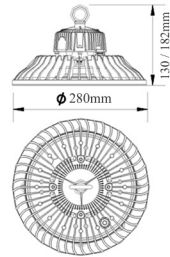

FEATURES:

- Heavy duty UFO highbay luminaire for multi purpose external use

Body

- Made of aluminium polyester powder coated, solid heat sink.
- Double structured housing with built in LED drive

Diffuser

- Tempered glass

Others

- Philips SMD LED module
- Silicon seal gasket for water and dustproof
- Heat resistant and solid conduct wiring
- Ideal for industrial and large scale showroom
- European standard of EN 60598