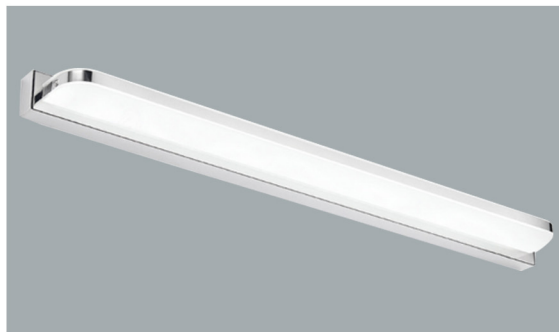

**FEATURES:**

- Surface mounted LED Mirror light
- SMD LED chip by Samsung / Epistar

**Body**

- Made of aluminium with Chrome or White finish.

**Diffuser**

- Acrylic, Uv-stabilized

**Others**

- ◆ Built-in electronic drive
- ◆ High efficient SMD LED chip
- ◆ Heat resistant and solid conduct wiring
- ◆ Ideal for Wash area, Toilet, Bathroom
- ◆ European standard of EN 60598

Available: 3000K 3500K 4000K 4500K 5000 - 5500K 6000 - 6500K

**ML1005-(\*\*)**

Model No.	ML1005-9W	ML1005-14W	ML1005-16W	ML1005-20W
Power	9W LED	14W LED	16W LED	20W LED
LED Type	SMD2835	SMD2835	SMD2835	SMD2835
Dimension	L:420xH:45mm	L:620xH:45mm	L:720xH:45mm	L:920xH:45mm
Voltage	AC85V-265V	AC85V-265V	AC85V-265V	AC85V-265V
Power Factor	>0.95	>0.90	>0.90	>0.90
Color Temp.	2700K - 6500K	2700K - 6500K	2700K - 6500K	2700K - 6500K
CRI	≥80	≥80	≥80	≥80
Luminous Flux	100LM/W	100LM/W	100LM/W	100LM/W
Temp. in Working	-30°C +50°C	-30°C +50°C	-30°C +50°C	-30°C +50°C
Beam Angle	120°	120°	120°	120°
Protection	IP44	IP44	IP44	IP44
Dimmable	TRIAC/0-10V/PWM/Dali Dimmable ( Order code = / Dali Dim / PWM Dim)			
Life Span	50000Hrs			