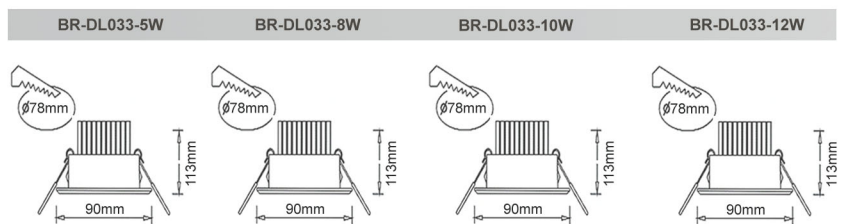

CUSTOMIZED DESIGN

ORDER CODE: (**)

C01 Matt Silver	C02 Oval Slot	C03 Black Groove	C04 IP44 Glass Front	C05 Narrow Opening
C06 Silver Mirror	C07 Golden Mirror	C08 White Groove	C09 Narrow Black Interior	C10 Wall Washer