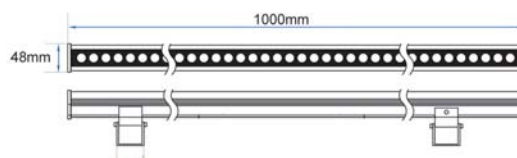

FEATURES:

- Surface mounted LED wall washer

Body

- Made of extruded aluminium (Aluminium finish).
- Powder coated finish (Option)
- Black and White

Diffuser

- Tempered glass diffuser.

Others

- Aluminium structured heat sink
- High efficient HP LED chip
  LED: Epistar, Bridgelux, Cree, Samsung etc.
  (as per choice)
- Heat resistant and solid conduct wiring
- Ideal for interior & external lighting
- European standard of EN 60598

Model No.	LD-18-02A	LD-18-02B	LD-18-02C	LD-18-02D	LD-18-02E
Type of LED	12LED	12LED	18LED	18LED	24LED
Power	1Wx12LED = 12W	2Wx12LED = 24W	1Wx18LED = 18W	2Wx18LED = 36W	2Wx24LED = 48W
Voltage	DC-12V / 24V	DC-12V / 24V	DC-12V / 24V	DC-12V / 24V	DC-12V / 24V
Color Temp.	3500 - 4000K	3500 - 4000K	3500 - 4000K	3500 - 4000K	3500 - 4000K
CRI	≥80	≥80	≥80	≥80	≥80
Luminous Flux	100-110LM/W	100-110LM/W	100-110LM/W	100-110LM/W	100-110LM/W
Temp. in Working	-20°C +50°C	-20°C +50°C	-20°C +50°C	-20°C +50°C	-20°C +50°C
Dimension	1000x48x65mm	1000x48x65mm	1000x48x65mm	1000x48x65mm	1000x48x65mm
Protection Grade	IP67	IP67	IP67	IP67	IP67
Life Span	35000-45000Hrs	35000-45000Hrs	35000-45000Hrs	35000-45000Hrs	35000-45000Hrs

Custom made wattage and size available on request / 220-240V Input power (Buitin Drive) Available on request.

Dimming Options:

DALI & DSI Dimming, 10BLF ~100 BLF Dimming

Available:

IP67

IK08

EN EC

SUPERINTENDENCIA DE ELECTRICIDAD Y COMBUSTIBLES

CE NOM

LD-18-02

LD-18-02+AGL

Anti-glare Louvre